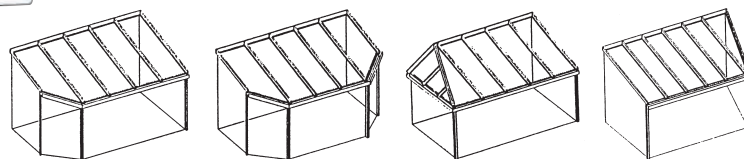

Examples of special shapes that can be shaded using lateral projections.