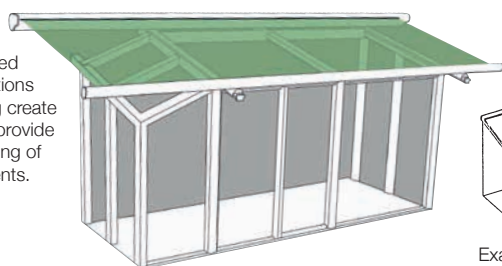

Examples of special shapes that can be shaded using lateral projections.