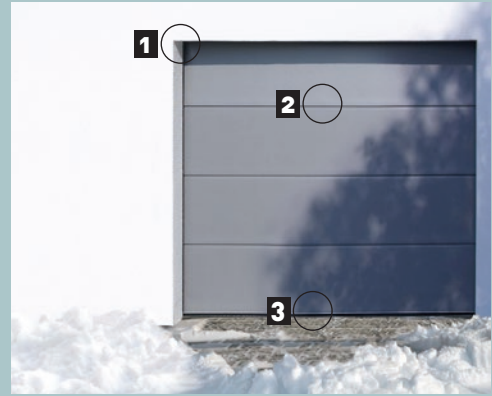

TECKENTRUP
DOOR SOLUTIONS

HEAVY WEATHER? WARM, DRY & FEWER DRAUGHTS!

WARM, DRY & FEWER DRAUGHTS

Garages can be dust blown, cold, draughty and damp places. CarTeck Automatic is designed to bring your garage back into your home.