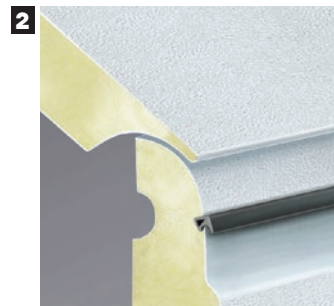

WEATHER PROTECTION

Bottom, side, top and inter-panel weather protection keeps out the elements and lowers energy use.