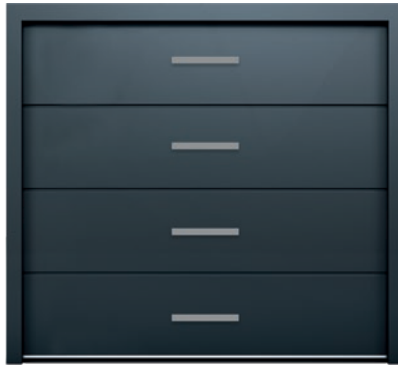

CarTeck Automatic Centre Ribbed

CarTeck Automatic Standard Ribbed

Decorative Decal Options

Writing
100mm/200mm

Access 1
431mm x 40mm

Access 2
430mm x 40mm

Access 6
70mm x 70mm

Access 7
150mm x 150mm