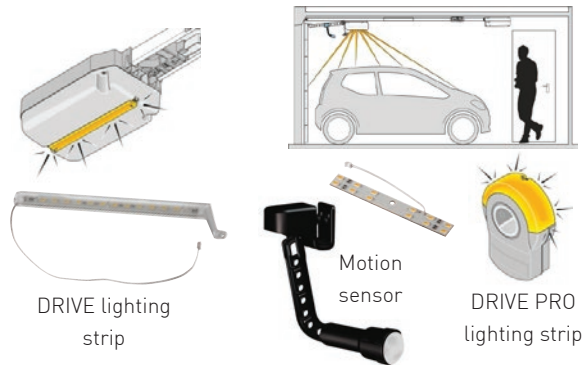

Pearl transmitter

SMART TRANSMITTERS

COMPLEMENTARY CONTROL

CarTeck DRIVE⁺

Our function packs place you in control. Clever technology takes the guess work out of parking, keeps your garage dry, lights your way and keeps you moving even if power fails.

PARKING PACKS

A laser sensor to guide you to the perfect parking point combines with a humidity sensor. If you drive your car in wet and the humidity in the garage rises, the sensor automatically opens the door a short distance to allow fresh air in, helping prevent mould forming. When humidity levels drop, the sensor automatically closes the door.

PARKING PACK 1 ●

Laser & reflector

PARKING PACK 2 ●

Humidity Sensor

POWER PACK ●

A simple battery backup for power failure operation. The battery module assumes the power supply of the operator for up to 5 door cycles.

Battery

AMBIENCE PACK 1 ●

Need more light? Extra lighting strips for the control units can be combined with the motion sensor to switch on automatically as you enter. No more crashing about in the dark!