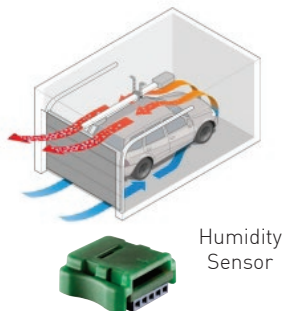

Laser & reflector

PARKING PACK 2 ●

Humidity Sensor

POWER PACK ●

A simple battery backup for power failure operation. The battery module assumes the power supply of the operator for up to 5 door cycles.

AMBIENCE PACK 1 ●

Need more light? Extra lighting strips for the control units can be combined with the motion sensor to switch on automatically as you enter. No more crashing about in the dark!