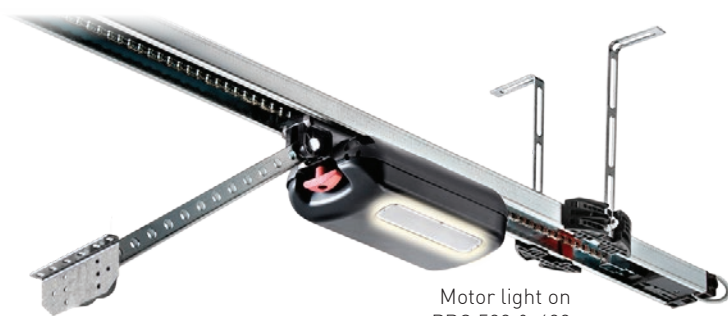

Both the DRIVE PRO 500 and the 600 can lift any size door. The 600 is available with all the option packs and the 500 is available with selected options - see page 12-13.

See the table below for a specification overview of each model.

DRIVE PRO 500 or 600 low level front mounted control

DRIVE PRO 500 or 600 ceiling mounted control

DRIVE PRO 500 or 600 low level rear mounted control

Motor light on PRO 500 & 600

PRO 600 Control Unit

	POWER	TRANSMITTERS	SPEED	LIGHTING	OPTIONS
DRIVE PRO 500	500Nm	2 x Pearl Twin	180mm/sec ▶▶▶	1 x 3 LED Motor Light	Selected option packs see pg. 12-13
DRIVE PRO 600	600Nm	2 x Pearl	240mm/sec ▶▶▶▶▶	1 x 6 LED Motor Light	All option packs see pg. 12-13