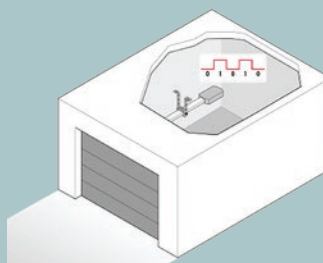

CarTeck Centre Ribbed - Wood Effect Golden Oak

Harmony in motion

SMART

SOLUTIONS

Problem:

Out and about and can't remember if you left the garage door open?

SOLUTION! "SMART PACK":

The Output module transfers the door status (open/closed) allowing you to integrate your garage door into Smart Home systems.