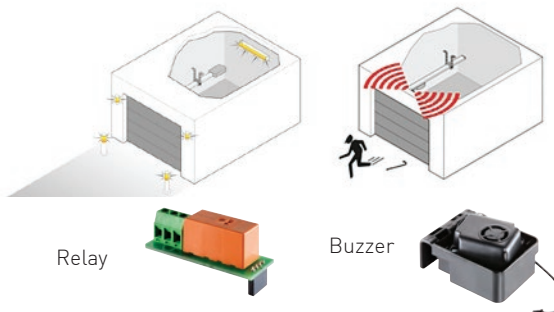

ACCESS PACK 2

For extra convenience you can control your door and check its position from within your home with a two function wall switch available in grey or white finish. Similar in size to a standard single light switch.

Wall Switch

SAFETY PACK

Add non-contact obstruction detection with Photoeye that uses an infra-red light beam across the opening to stop the door when the beam is broken.

SECURITY PACK 2

A relay that allows control of other garage or garden / security lighting.

The alarm buzzer recognises a break-in attempt and outputs a loud signal tone. The warning buzzer outputs an acoustic signal as the door closes.

TRANSMITTERS

Adding additional transmitters is simple - choose Pearl Twin or Pearl transmitters (see page 11) or the bidirectional capability of the Pearl Vibe, below.

THE PEARL VIBE

The Pearl Vibe transmitter option vibrates in your hand confirming that the control unit has received your command. It can also confirm if your door is open or closed using bidirectional communication between the opener and transmitter.