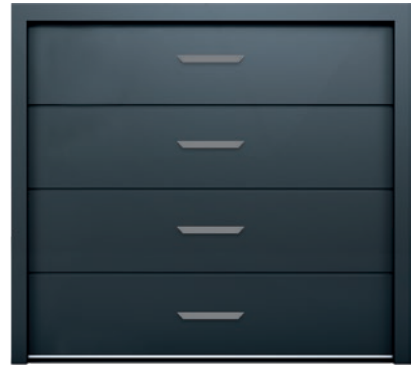

CarTeck Automatic Centre Ribbed

CarTeck Automatic Standard Ribbed

Decorative Decal Options

Writing
100mm/200mm

Access 1
431mm x 40mm

Access 2
430mm x 40mm

Access 6
70mm x 70mm

Access 7
150mm x 150mm