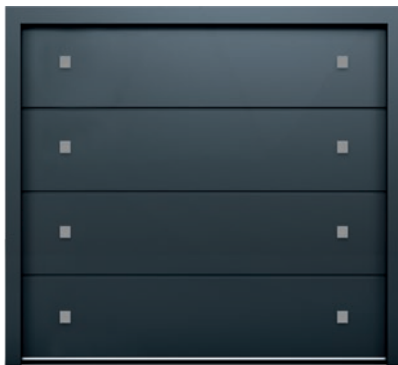

CarTeck Automatic Centre Ribbed

CarTeck Automatic Standard Ribbed

Decorative Decal Options

Writing
100mm/200mm

Access 1
431mm x 40mm

Access 2
430mm x 40mm

Access 6
70mm x 70mm

Access 7
150mm x 150mm