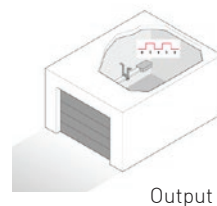

SMART PACK

The Output module transfers the door status (open/closed) allowing you to integrate your garage door into Smart Home systems.