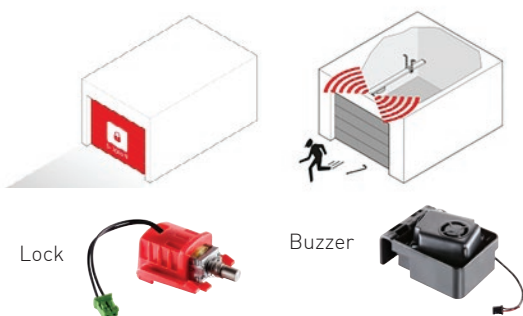

KEY

AVAILABLE FOR:
 DRIVE / DRIVE PRO 500 ●
 DRIVE / DRIVE PRO 600 ●

Harmony in motion

SMART SOLUTIONS

L, SO CLEVER...

SECURITY PACK 1

A magnetic motor lock that mechanically locks the motor in any position (even with ventilation function) up to an attack force of 300 kg, increasing the existing security.

The alarm buzzer recognises a break-in attempt and outputs a loud signal tone. The warning buzzer outputs an acoustic signal as the door closes.

ACCESS PACK 1

If you don't want to carry a transmitter you can operate your door from a wall mounted outdoor keypad. It's the perfect solution if you're out cycling or for family members that use the door occasionally.

ACCESS PACK 2

For extra convenience you can control your door and check its position from within your home with a two function wall switch available in grey or white finish. Similar in size to a standard single light switch.