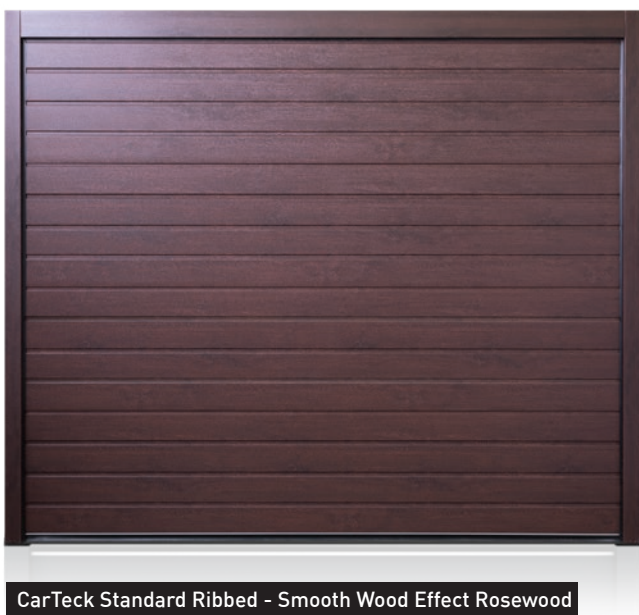

Colours

☐	☐	☐	☐
Flame Red RAL 3000	Fir Green RAL 6009	Moss Green RAL 6005	Sepia Brown RAL 8014
☐	☐	☐	☐
Window Grey RAL 7040	Anthracite Grey RAL 7016	White Aluminium RAL 9006	Cream RAL 9001
☐	☐	☐	☐
Quartz Grey RAL 7039	Light Grey RAL 7035	Grey Aluminium RAL 9007	Jet Black RAL 9005
☐	☐	☐	☐
White RAL 9016	Umbra Grey RAL 7022	Steel Blue RAL 5011	Slate Grey RAL 7015
☐	☐	☐	☐
Anthracite Textured RAL 7016	Ice Crystal Grey Aluminium	TT703 satin metallic grey with micaeous iron ore particles	Doors can also be coloured to any RAL shade

Wood effects

See page 36

☐	☐	☐
Golden Oak	Rosewood	Night oak

CarTeck Standard Ribbed - Smooth Wood Effect Rosewood

Windows

☐	☐
Rectangle 1	Rectangle 2
☐	☐
Cross Mullion	Rhombus Mullion
☐	☐
Square 1	Rectangle 3
☐	☐
Square 2	Aluminium light strip
☐	☐
Round ø 385	

The images above show popular window combinations. If you'd like alternative window configuration, just ask!
For extra special windows and decals, see our Bling section on pages 40 - 43.

Automation

☐	☐	☐
Ambience pack 1	Ambience pack 2	Ambience pack 3
☐	☐	☐
Security pack 1	Security pack 2	
☐	☐	
Power Pack		
☐	☐	☐
Safety Pack	Parking pack 1	Parking pack 2
☐	☐	☐
	Smart Pack	
	☐	☐
	Access pack 1	Access pack 2
	☐	☐
	Pearl Vibe	
	☐	

For pack details see page 12-13