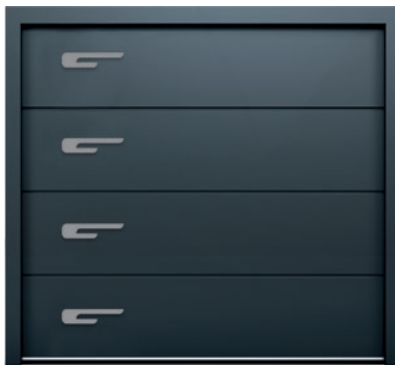

☐ Access 4
400mm x 86mm