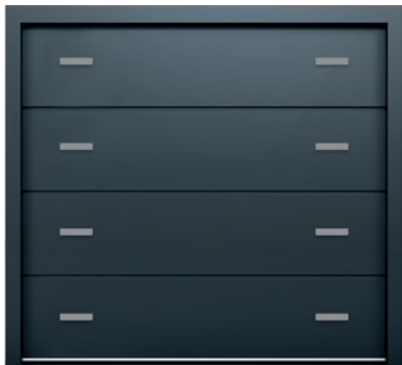

ANYTHING ELSE?

If you can think of anything else you would like to incorporate onto your door, just ask and we'll see if we can make it happen!

☐ Access 3
215mm x 40mm