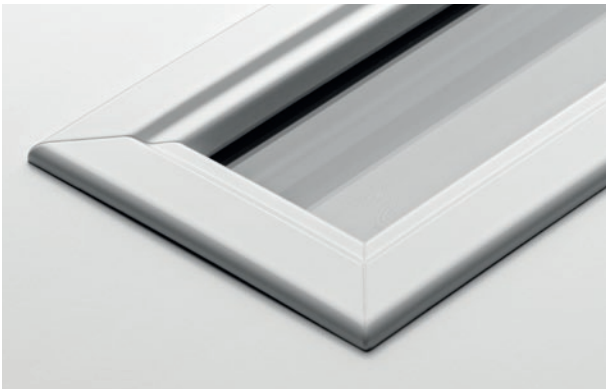

Our glazing elements.

Glazing Elements

Scratch-resistant Styrene Acrylonitrile Polymer, double glazed windows in attractive designs allow natural light into your garage.

As harmonious integration or intentional contrast – aligned with other facades and windows, vision elements play a key role in shaping the overall architecture of your house.

Window frames are coloured to be similar to the door panel. Selected Trend colours & wood design windows are finished in a complementary flat colour for Golden Oak (RAL8003), Rosewood (RAL8016), Night Oak (RAL8014), Textured Anthracite (RAL7016) and Ice Crystal Grey Aluminium (RAL9007). The surrounds on the windows of GSA / Traditional doors are finished in a matching smooth finish to the frame.

In all instances, the window frame colour shade, texture and surface lustre will show a variance from the panel finish as the base material and coating methods are different.