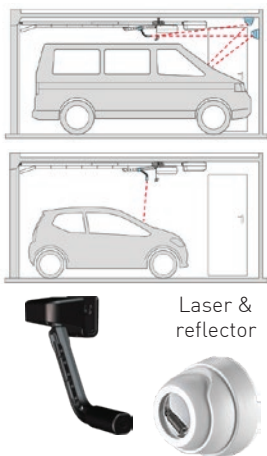

COMPLEMENTARY CONTROL

CarTeck DRIVE⁺

Our function packs place you in control. Clever technology takes the guess work out of parking, keeps your garage dry, lights your way and keeps you moving even if power fails.

PARKING PACKS

A laser sensor to guide you to the perfect parking point combines with a humidity sensor. If you drive your car in wet and the humidity in the garage rises, the sensor automatically opens the door a short distance to allow fresh air in, helping prevent mould forming. When humidity levels drop, the sensor automatically closes the door.

PARKING PACK 1 ●

Laser & reflector